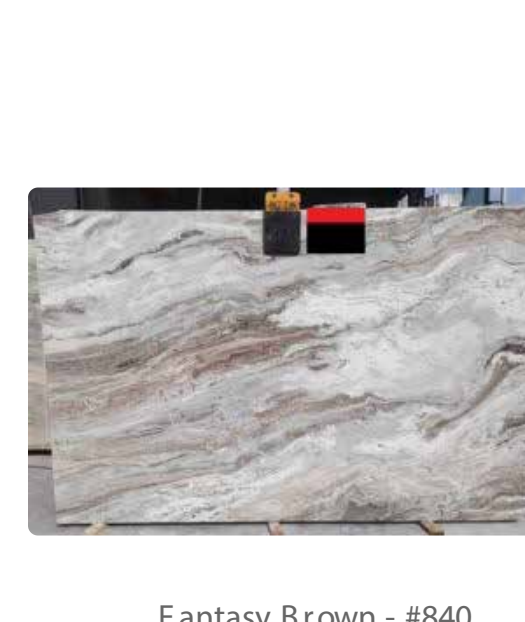

Black Infinity - #147

Blue Pearl/#7000732850

Balthus Extra - #280

Balthus Extra - #423

Bianco Sardo

Balthus - #4891

Blue Dunes - #3181

Blue Dunes - #460 Leather/Polish

Blue Dunes - #1010

Black Absolute (original) - #384

Black Galaxy - #2010

Coffee Brown(Dual) - #13485

Calacatta Gold - #1472

Crema Falls(exotic) - #26244

Crystallo - #1838

Elegant Blue (exotic) - #26402