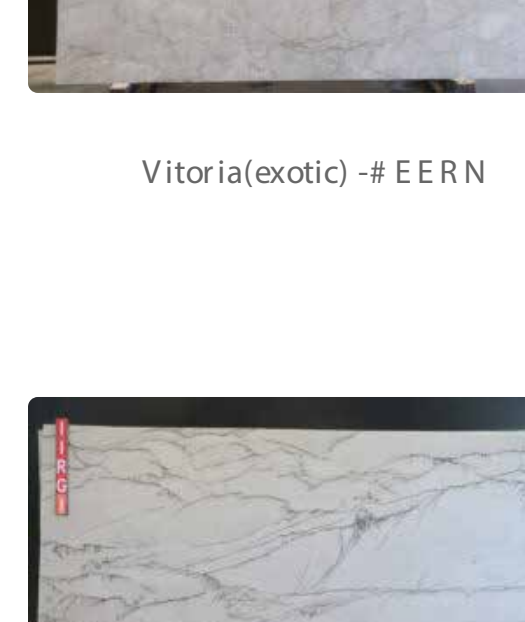

Picasso(exotic) - #1235

Polaris(exotic) - #26670

Silver Waves Dual - #1803

Super White(exotic) - #25681

Staturlo Exotic - #26410

Staturlo Exotic - #27185

Silver Fantasy - #805

Silver Fantasy - #1468

Silver Fox - #878

St. Simon#30

St. Simone#1

Sky White - #1392

Steel Grey dual - 2 & 3cm

Super White2cm (exotic) - #5668

Titanium White - #1113

Taupe Grey - #2249045