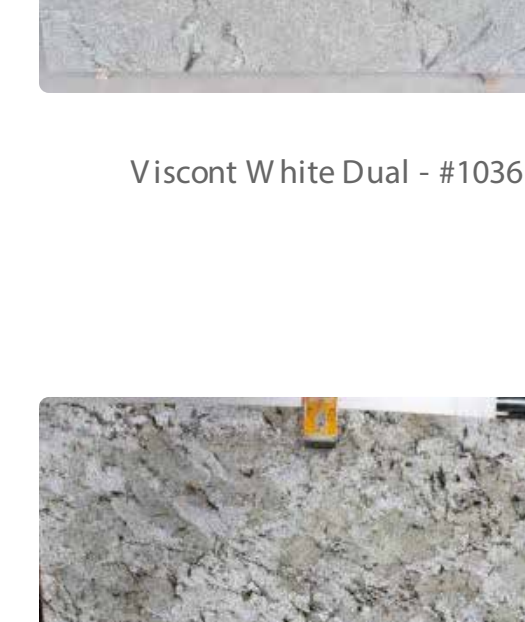

Silver Fox - #878

St. Simon#30

St. Simone#1

Sky White - #1392

Steel Grey dual - 2 & 3cm

Super White2cm (exotic) - #5668

Titanium White - #1113

Taupe Grey - #2249045