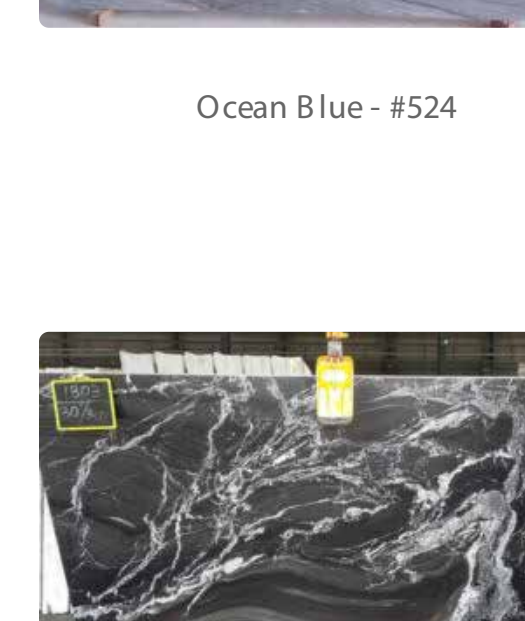

Fantasy Brown Leather - #955

Fantasy Brown - #913

Fantasy Brown - #549

Fantasy Brown - #488

Fusion Blue - #1418

Fusion Extra(exotic) - #25725

Fusion Extra(exotic) - #25187

Fusion Extra(exotic) - #20541

Ice White(leather) - #776

Infinity Grey - #1003

Infinity Grey - #18552

Lucent White Polish/L.eather - #2402

Lucent White - Polish/L.eather - #1137

Lucent White - #370

Lucent White - #369

Lucent White - #1022

Lucent White - #1178

Lucent White - #1179

Lucent White - #1142

Lucent White - #1044

Lucent White - #622

Mont Blanc - #4444

London(exotic) - #026436

Montreal(exotic) - #239087