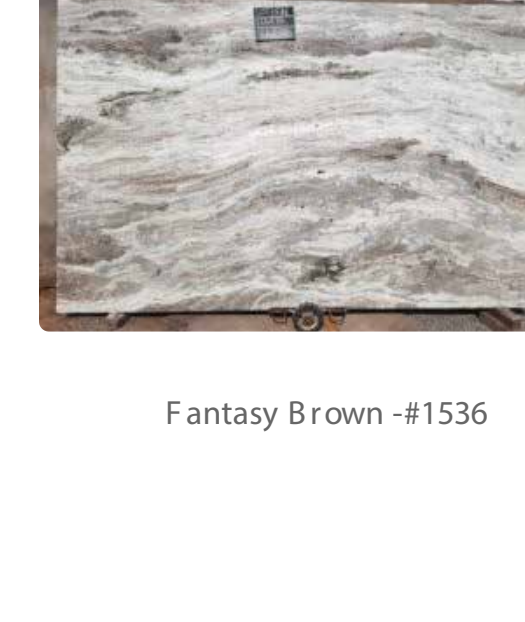

Black Infinity - #147

Blue Pearl/#7000732850

Balthus Extra - #280

Balthus Extra - #423

Bianco Sardo

Balthus - #4891

Blue Dunes - #3181

Blue Dunes - #460 Leather/Polish

Blue Dunes - #1010

Black Absolute (original) - #384

Black Galaxy - #2010

Coffee Brown(Dual) - #13485

Calacatta Gold - #1472

Crema Falls(exotic) - #26244

Crystallo - #1838

Elegant Blue (exotic) - #26402

Montreal (exotic) - #26247

Fantasy Brown - #1013

Fantasy Brown - #3685

Fantasy Brown - #1045

Fantasy Brown - #840

Fantasy Brown - #840

Fantasy Brown - #284

Fantasy Brown - #1581