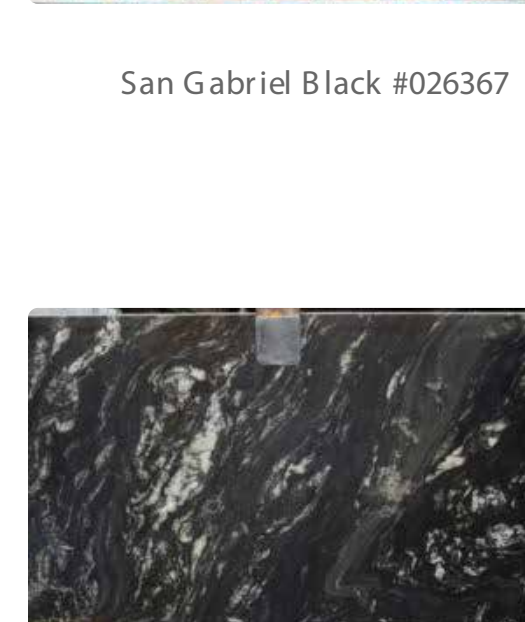

Maori - #025069

Maori(Polish/L.eather) - #026613

New Patagonia - #10942

River Blue - #2841

Calacutta Super White(exotic) - #025786

New Azul Aran - #23804

Ocean Blue - #524

Ocean White - #752