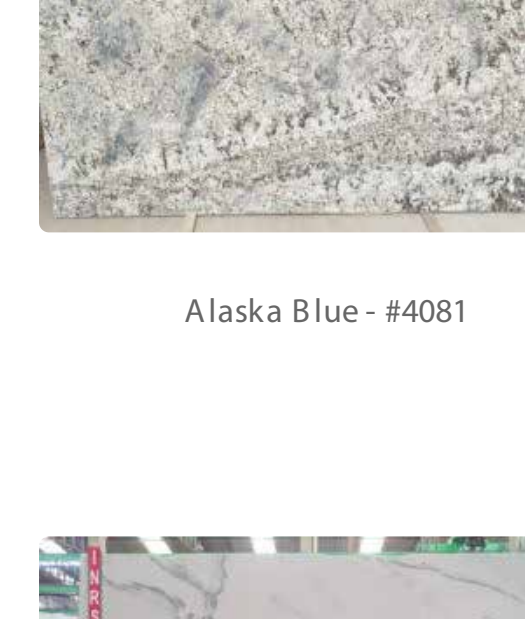

# GRANITE & QUARTZITE

Atlas(Exotic) - #1851

Alaska Blue - #4081

Blue Fantasy Leather - #765

Blue Fantasy Leather - #1722

Blue Fusion(exotic) - #25050

Berlin(exotic) - #2JK XL

Black Pearl - 3CM

Black Infinity - #147

Blue Pearl/#7000732850

Balthus Extra - #280

Balthus Extra - #423

Bianco Sardo

Balthus - #4891

Blue Dunes - #3181

Blue Dunes - #460 Leather/Polish