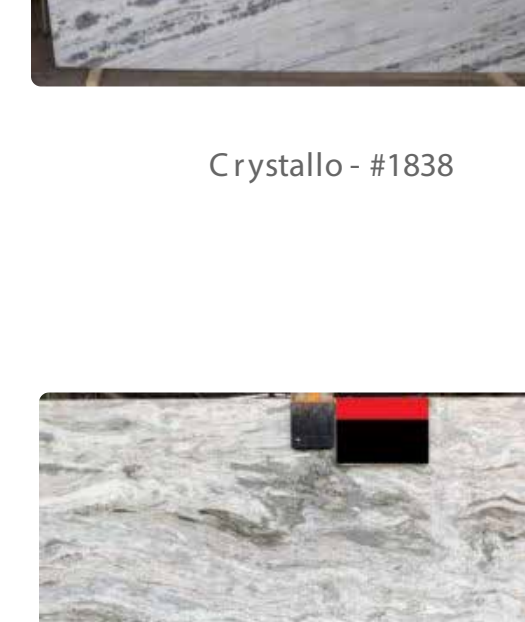

Black Galaxy - #2010