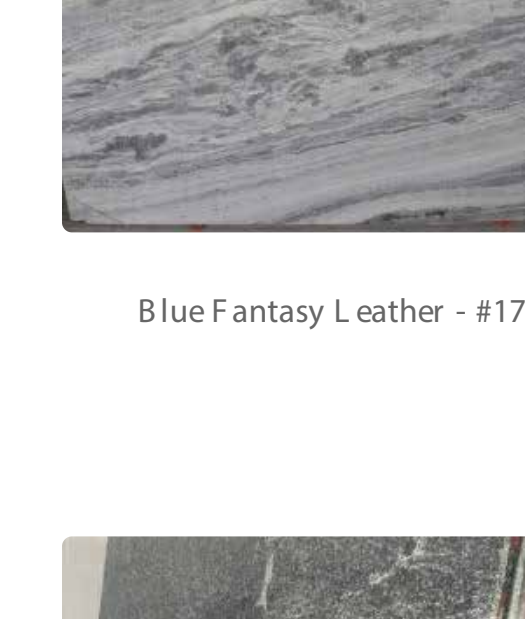

# GRANITE & QUARTZITE

Atlas(Exotic) - #1851

Alaska Blue - #4081

Blue Fantasy Leather - #765

Blue Fantasy Leather - #1722

Blue Fusion(exotic) - #25050

Berlin(exotic) - #2JK XL

Black Pearl - 3CM

Black Infinity - #147

Blue Pearl/#7000732850

Balthus Extra - #280

Balthus Extra - #423

Bianco Sardo

Balthus - #4891

Blue Dunes - #3181

Blue Dunes - #460 Leather/Polish