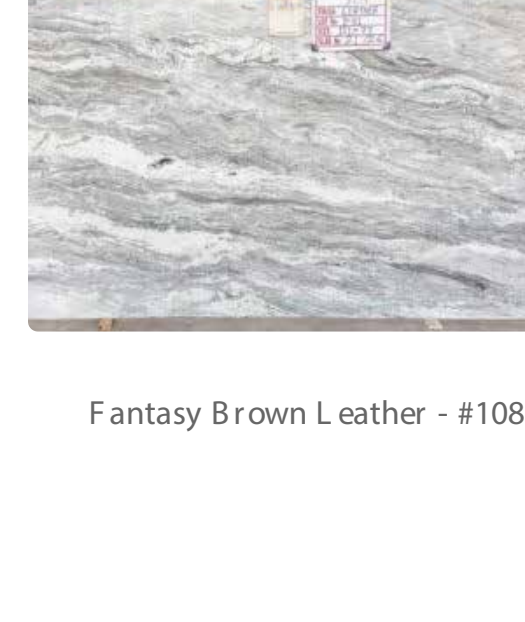

Fantasy Brown - #1013