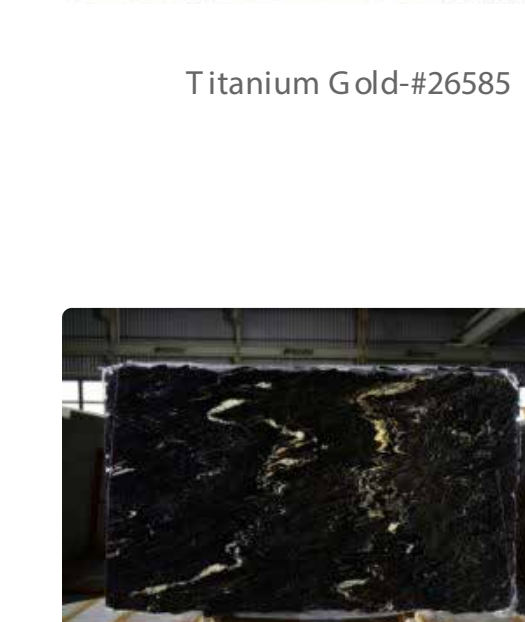

Maori - #025069

Maori(Polish/L.eather) - #026613

New Patagonia - #10942

River Blue - #2841

Calacutta Super White(exotic) - #025786

New Azul Aran - #23804

Ocean Blue - #524

Ocean White - #752

Silver Fox - #878

St. Simon#30

St. Simone#1

Sky White - #1392

Steel Grey dual - 2 & 3cm

Super White2cm (exotic) - #5668

Titanium White - #1113

Taupe Grey - #2249045