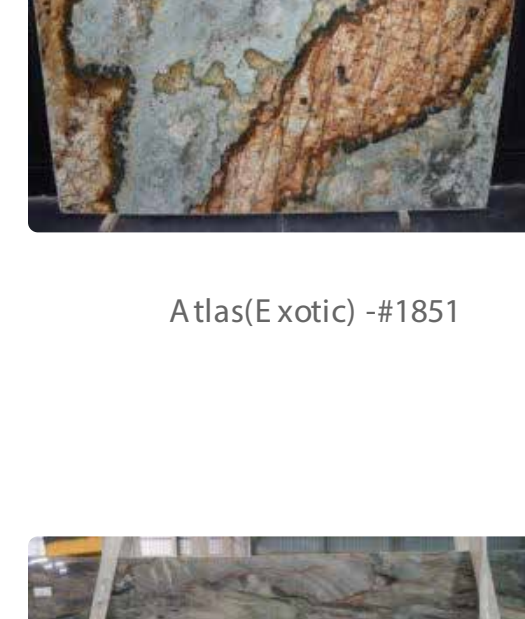

# GRANITE & QUARTZITE

Atlas(Exotic) - #1851

Alaska Blue - #4081

Blue Fantasy Leather - #765

Blue Fantasy Leather - #1722

Blue Fusion(exotic) - #25050

Berlin(exotic) - #2JK XL

Black Pearl - 3CM

Black Infinity - #147

Blue Pearl/#7000732850

Balthus Extra - #280

Balthus Extra - #423

Bianco Sardo

Balthus - #4891

Blue Dunes - #3181

Blue Dunes - #460 Leather/Polish

Blue Dunes - #1010

Black Absolute (original) - #384

Black Galaxy - #2010

Coffee Brown(Dual) - #13485

Calacatta Gold - #1472

Crema Falls(exotic) - #26244

Crystallo - #1838

Elegant Blue (exotic) - #26402